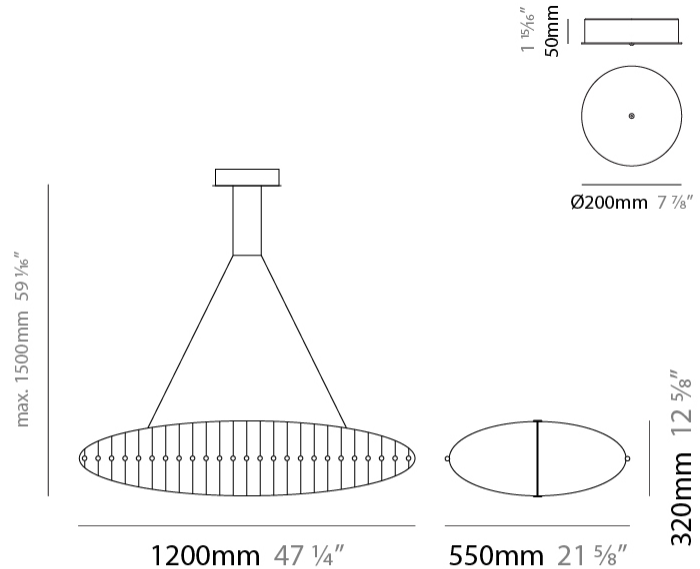

1. To build a product code in our configurator select the specify button on the base model # product page
2. To build a manual product code on this datasheet choose from the options listed below in blue font and add the suffix to the base model #

GENERAL

Series: Fieltebek
Brand: Quasar
Division: Design
Mounting Type: Suspension
Mounting Location: Ceiling
Subcategory: Ambient

PHYSICAL

Shape: Abstract
Length (mm): 1200
Length (in): 47 1/4
Width (mm): 550
Width (in): 21 5/8
Height (mm): 320
Height (in): 12 5/8
Max. Overall Height (mm): 1500
Max. Overall Height (in): 59 1/16
Light Distribution: Omnidirectional
Weight (kg): 6.5
Weight (lbs): 14.33
Fixture Finish: [NIC / BRA](#)
Fixture Material: Metal
Cable Details: 1500mm cable

ELECTRICAL

Number of Lamps: 48
Lamp Type: LED Retrofit
Input Wattage (W): 15.84
Bulb Included: Bulb Included
Max. Wattage Per Lamp (W): 0.33
Lamp Base: E10
[Dimming: Non-Dimming / Phase Dimming (120vac Only)](#)
Driver Included: Yes
Driver Location: Integrated
Driver Type: Constant Voltage - 120/277Vac
Driver Class: Class 2
Input Voltage (V): 120 - 277
Output Voltage (V): 12
Lamp Voltage (V): 12
Upon Request: (Not included - see components) Integral: 0-10Vdc dimming

LED

Color Temperature (°K): 2600 / 3000 / 3500
Max. Delivered Lumen (lm): 1104 (2600K)
CRI: >90 CRI
Lamp Life (hrs): 50000

OPTICAL

RATINGS AND CERTIFICATIONS

Certified By: Certified for North American Standards
IP rating: IP20