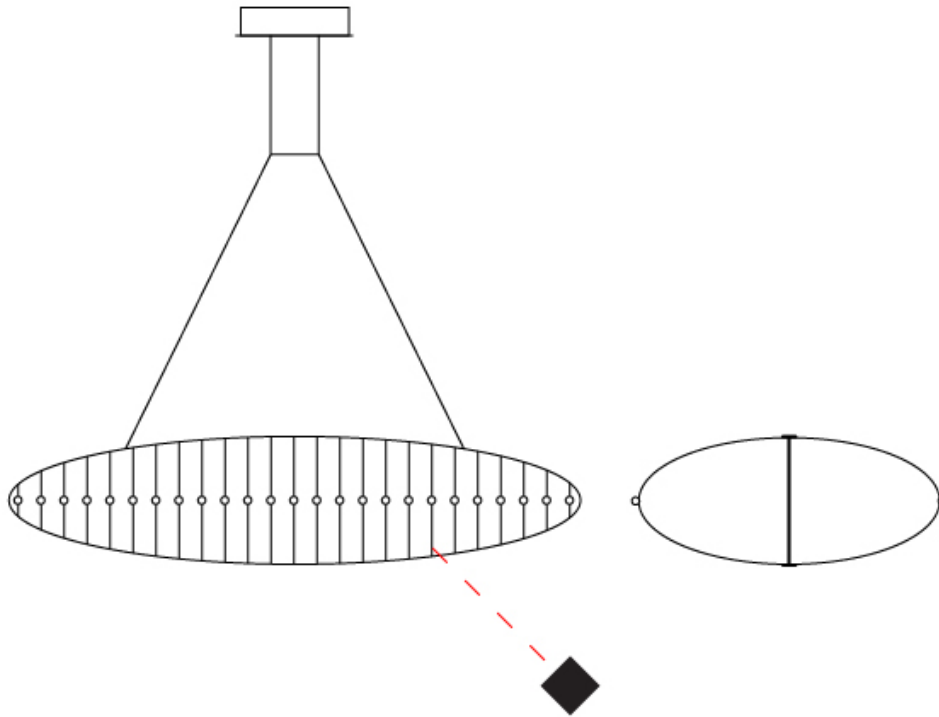

D101321-

PROJECT _____

TYPE _____

SPECIFIER _____

QUANTITY _____

DATE _____

D