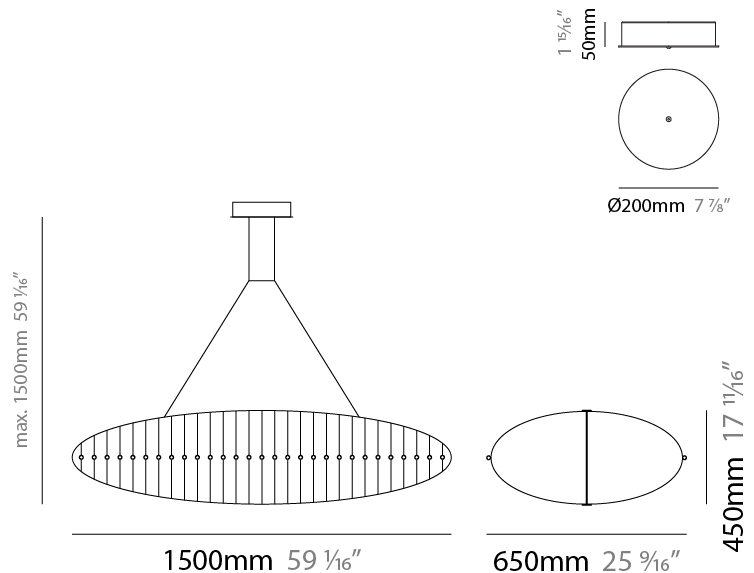

GENERAL

Series: Fieltebek
Brand: Quasar
Division: Design
Mounting Type: Suspension
Mounting Location: Ceiling
Subcategory: Ambient

PHYSICAL

Shape: Abstract
Length (mm): 1500
Length (in): 59 1/16"
Width (mm): 650
Width (in): 25 9/16"
Height (mm): 450
Height (in): 17 11/16"
Max. Overall Height (mm): 1500
Max. Overall Height (in): 59 1/16"
Light Distribution: Omnidirectional
Weight (kg): 6.5
Weight (lbs): 14.33
Fixture Finish: NIC / BRA
Fixture Material: Metal
Cable Details: 1500mm cable

ELECTRICAL

Number of Lamps: 56
Lamp Type: LED Retrofit
Input Wattage (W): 18.48
Bulb Included: Bulb Included
Max. Wattage Per Lamp (W): 0.33
Lamp Base: E10
Dimming: Non-Dimming / Phase Dimming (120vac Only)
Driver Included: Yes
Driver Location: Integrated
Driver Type: Constant Voltage - 120/277Vac
Driver Class: Class 2
Input Voltage (V): 120 - 277
Output Voltage (V): 12
Lamp Voltage (V): 12
Upon Request: (Not included - see components) Integral: 0-10Vdc dimming

LED

Color Temperature (°K): 2600 / 3000 / 3500
Max. Delivered Lumen (lm): 1288 (2600K)
CRI: >90 CRI
Lamp Life (hrs): 50000

OPTICAL

RATINGS AND CERTIFICATIONS

Certified By: Certified for North American Standards
IP rating: IP20